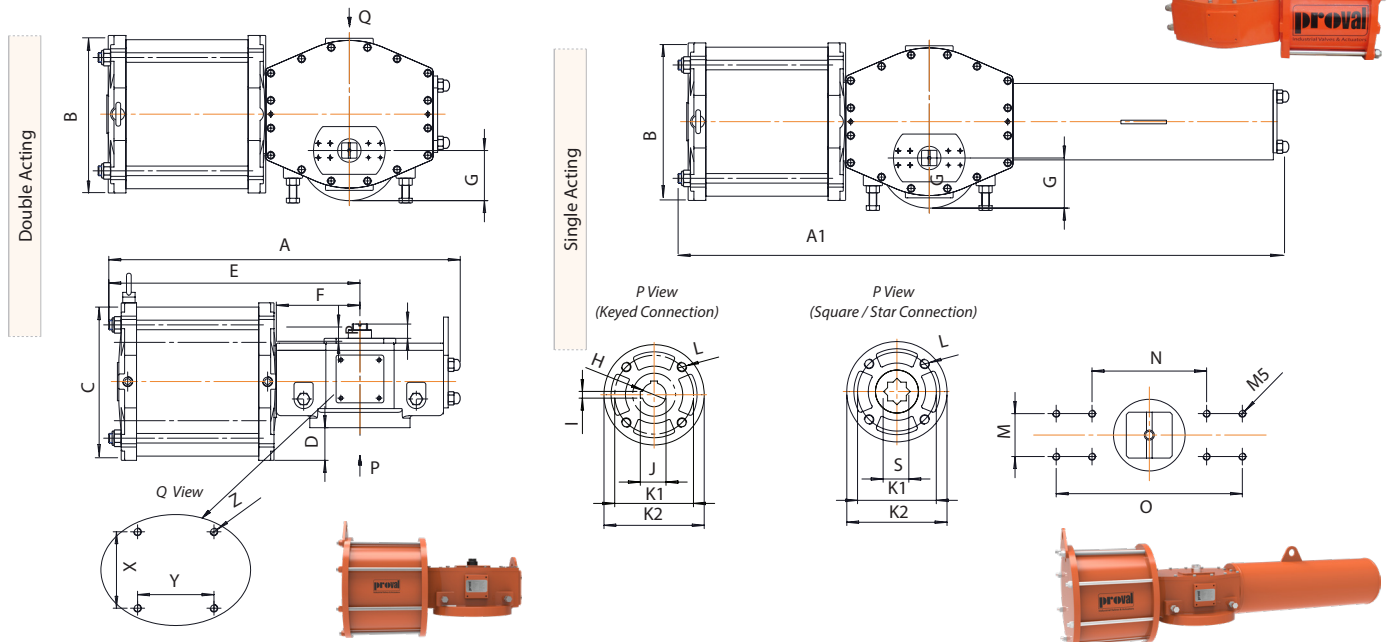

A205 Series Heavy Duty Pneumatic Actuator Dimensions

Dimensions(mm)

Model	Dimension (mm)																				Air Connection (Rc)			
	A	A1		B	C (Ø)	D	E	F	G	H (Ø)	I	Max J (Ø)	K1 (F)	K2 (Ø)	S	L	M	N	O	P		X	U	Z
		4.0 Bar	5.0 Bar																					
A205SD01018	581	944	963	252,5	214	20	422	127	87,5	40	12	45	10/12/14	27/36	4-M16	30	80		20	40	40	4-M6	1/4"	
A205SD01020	581	968	998	278,5	266	46	422	127	87,5	40	12	45	10/12/14	27/36	4-M16	30	80		20	40	40	4-M6	3/8"	
A205SD01025	727	1182	1172	314	266	35	517	175	105	50	14	45	10/12/14	27/36	4-M20	30	80	130	30	80	80	4-M8	3/8"	
A205SD02025	736	1200	1223	341	320	62	526	175	105	50	14	60	14/16	27/36/46	4-M20	30	80	130	30	80	80	4-M8	3/8"	
A205SD02030	727	1263	1283	391	420	112	517	175	105	50	14	60	14/16	27/36/46	4-M20	30	80	130	30	80	80	4-M8	1/2"	
A205SD02035	832	1407	1427	480	420	97	588	208	175	80	22	60	14/16	298	27/36/46	8-M16	30	80	130	30	80	80	4-M8	3/4"
A205SD03035	832	1427	1452	495	450	112	588	208	175	80	22	90	16/25/30	298	46/55	8-M16	30	80	130	30	80	80	4-M8	3/4"
A205SD03038	832	1452	1497	50	500	137	588	208	175	80	22	90	16/25/30	298	46/55	8-M16	30	80	130	30	80	80	4-M8	3/4"
A205SD03043	1050	1757	1805	580,5	510	98	740	265	207,5	90	25	90	16/25/30	298	46/55	8-M20	30	80	130	30	100		4-M10	1"
A205SD04043	1050	1805	1845	605,5	560	123	740	265	207,5	90	25	110	24/30/35	356	55/75	8-M20	30	80	130	30	100		4-M10	1"
A205SD04048	1050	1845	1870	630,5	610	148	740	265	207,5	90	25	110	24/30/35	356	55/75	8-M20	30	80	130	30	100		4-M12	1"
A205SD04053	1360	2193	2225	687,5	610	141	985	315	237,5	120	32	110	24/30/35	356	55/75	8-M30	30	80	130	30	100		4-M12	1"
A205SD05053	1360	2234	2289	722,5	680	176	985	315	237,5	120	32	135	30/35/40	475	55/75	8-M30	30	80	130	30	100		4-M12	1"
A205SD05058	1360	2294	2339	752,5	740	206	985	315	237,5	120	32	135	30/35/40	475	55/75	8-M30	30	80	130	30	100		4-M12	1"
A205SD05063	1360	2339	2344	777,5	790	231	985	315	237,5	120	32	135	30/35/40	475	55/75	8-M30	30	80	130	30	100		4-M12	1"
A205SD05068	1594	2808	2874	814,5	790	185	1127	400	237,5	150	36	135	30/35/40	475	55/75	8-M36	30	80	130	30	160		4-M16	1"
A205SD06068	1594	2874	2964	839,5	840	210	1127	400	237,5	150	36	180	30/35/40	475	55/75	8-M36	30	80	130	30	160		4-M16	1"
A205SD06073	1594	2960	3090	884,5	930	255	1127	400	237,5	150	36	180	30/35/40	475	55/75	8-M36	30	80	130	30	160		4-M16	1-1/2"
A205SD06080	1637	3154	3234	864,5	890	235	1170	400	237,5	150	36	180	30/35/40	475	55/75	8-M36	30	80	130	30	160		4-M16	1-1/2"
A205SD06085	1965	3641	3741	948	856	199	1410	500	280	190	45	180	30/35/40	475	55/75	8-M36	30	80	130	30	180		4-M16	1-1/2"
A205SD07080	1965	3741	3891	993	946	244	1410	500	280	190	45	220	40/48	560		8-M36	30	80	130	30	180		4-M16	1-1/2"
A205SD07090	1965	3891	4045	1043	1046	294	1410	500	280	190	45	220	40/48	560		8-M36	30	80	130	30	180		4-M16	1-1/2"
A205SD07100	2310	4588	4952	1186	1046	240	1620	630	343	250	56	220	40/48	560		12-M36	30	80	130	30	200		4-M16	1-1/2"
A205SD08100	2310	5159	5393	1288	1250	342	1620	630	343	250	56	280	48/60	686		12-M36	30	80	130	30	200		4-M16	1-1/2"
A205SD08120	2310	5393	5642	1363	1410	420	1620	630	343	250	56	280	48/60	686		12-M36	30	80	130	30	200		4-M16	1-1/2"