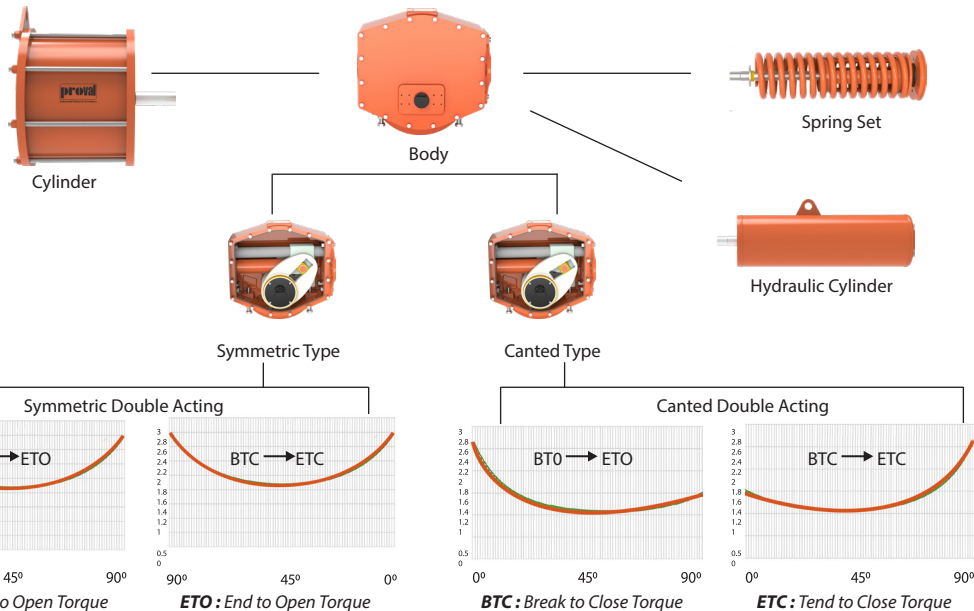

Modular Design