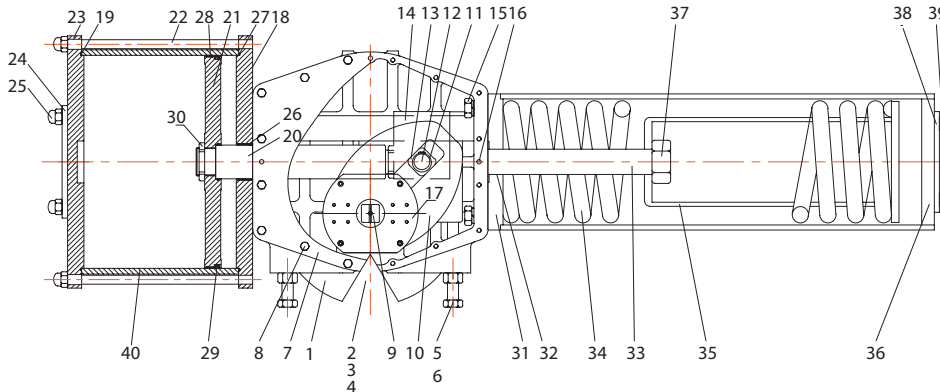

A205 Series Heavy Duty Pneumatic Actuators

A205 Series heavy-duty pneumatic actuators are designed and manufactured for the pneumatic control of large-diameter quarter-turn valves that require high torque in demanding operating conditions. The central body features a scotch-yoke design, available in either symmetric (S) or canted (C) types, to generate alternative torque curves.

A205 Series heavy-duty pneumatic actuators are commonly preferred in the oil and gas, power generation, and manufacturing industries. These actuators stand out for their high performance, reliability, and long service life.

Part List